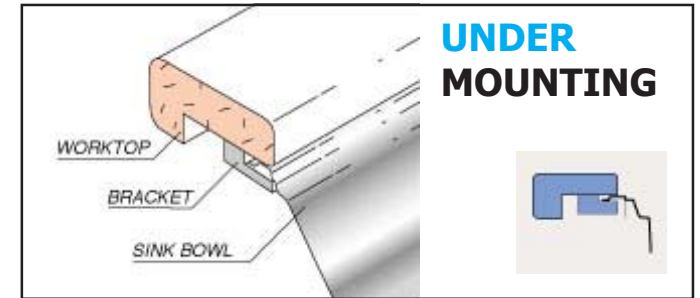

Quality sinks for quality kitchens

**Inset
Mounting**

The double stepped deep inner rim guard against splashed water spreading around the sink bowl. The outer rim is very low which makes for easy cleaning around the sink area.

**Under
Mounting**

The HS-Series sink is very adaptable, by design. It can be installed on the counter or as an undermounted sink. Its flexibility allows for installation into any counter top design and onto any material. When installed as an undermounted sink, cleaning is very easy because the sink edge is below the counter top.

Extra space on the same level of the sink bowl to be used for small items around sink - detergent bottle, soap, scrubber, etc

Enough space is provided at the centre of sink edge for mixer tap installation.