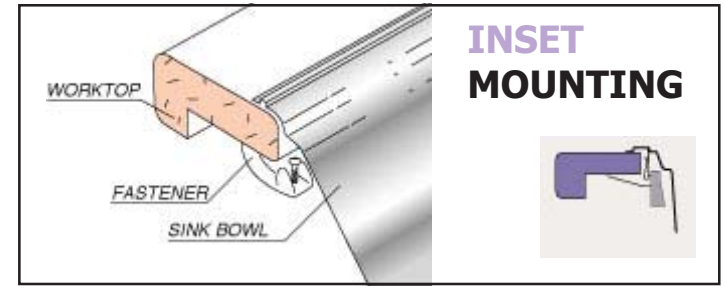

Quality sinks for quality kitchens

**Inset
Mounting**

The double stepped deep inner rim guard against splashed water spreading around the sink bowl. The outer rim is very low which makes for easy cleaning around the sink area.

**Under
Mounting**

The HS-Series sink is very adaptable, by design. It can be installed on the counter or as an undermounted sink. Its flexibility allows for installation into any counter top design and onto any material. When installed as an undermounted sink, cleaning is very easy because the sink edge is below the counter top.

Extra space on the same level of the sink bowl to be used for small items around sink - detergent bottle, soap, scrubber, etc

Enough space is provided at the centre of sink edge for mixer tap installation.